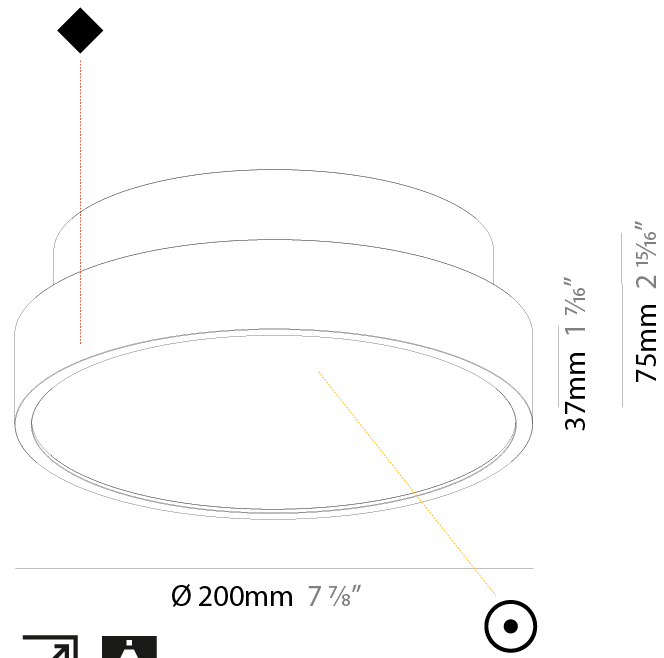

GENERAL

Series: Sign Diva
Subseries: Sign Diva
Partner: Prolicht
Division: Architectural
Installation: Surface
Product Type: Ceiling Surface
Mounting Location: Ceiling
Light Distribution: Direct

PHYSICAL

Shape: Round
Diameter (mm): 200
Diameter (in): 7 7/8
Height (mm): 75
Height (in): 2 15/16
Weight (kg): 1.122
Weight (lbs): 2.474
Diffuser: PMMA - Opal/Micro-Prism/Sparkling Secret/Vintage Industrial with Shine Ring
Fixture Finish: SSR / BKV / CWI / CRY / HAB / UFT / ITA / RUA / FTG / MYG / LOD / PUS / FRO / FUP / KIA / POP / BLS / SPG / MEY / GOH / CHC / COM / ABZ / JAG / OBR / MOS / ROR
Fixture Material: PMMA / Extruded Aluminum / Steel

ELECTRICAL

Lamp Type: LED (Zhaga Standard)
Input Wattage (W): 12.1
Total Output Wattage (W): 11
Dimming: Tri-Mode (Non-Dimming and Phase Dimming (120Vac only) and 0-10V Dimming)
Driver Included: Yes
Driver Location: Integrated
Driver Type: Constant Current - Universal
Driver Class: Class 2
Input Voltage (V): 120 - 277
Constant Current (MA): 350

LED

Color Temperature (°K): 3000 / 3500 / 4000
Max. Delivered Lumen (lm): 1040 / 1058 / 1080
CRI: >90 CRI
Lamp Life (hrs): 50000

OPTICAL

RATINGS AND CERTIFICATIONS

Certified By: Certified for North American Standards
IP rating: IP20